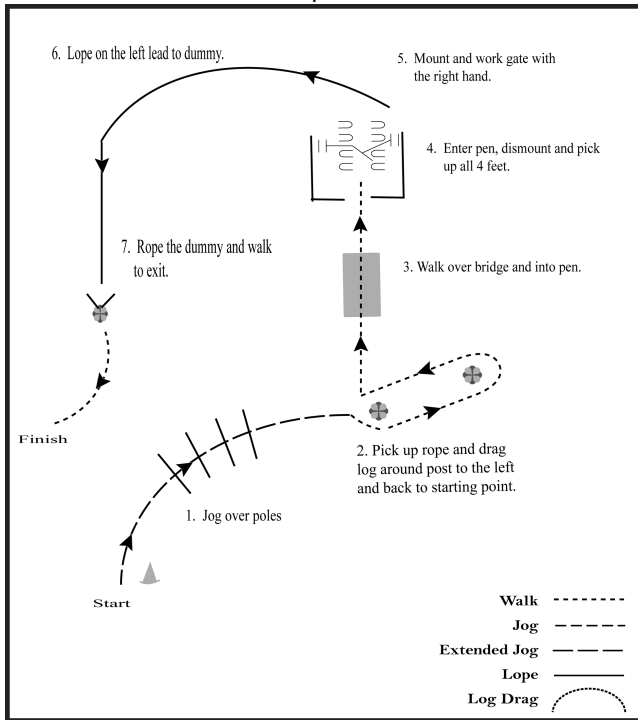

Pattern Provided by:

WRG

www.HorseShowPatterns.com

www.HorseShowPatterns.com

WRG Klubbävling

Judges Sheets

Show Date: August 20, 2011

Ranch Trail Open AA Open