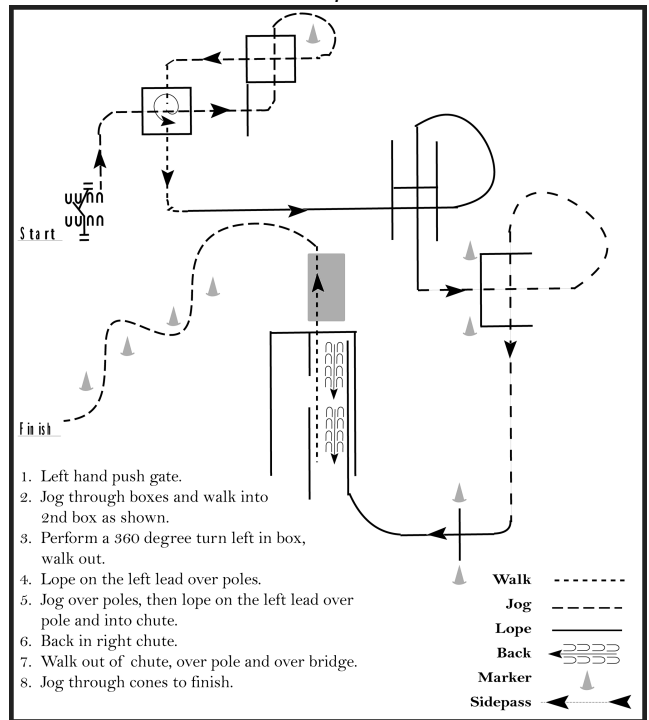

Youth

Trail Open AA

Open

Pattern Provided by:

WRG

WRG Klubbävling

Judges Sheets

Show Date: August 20, 2011