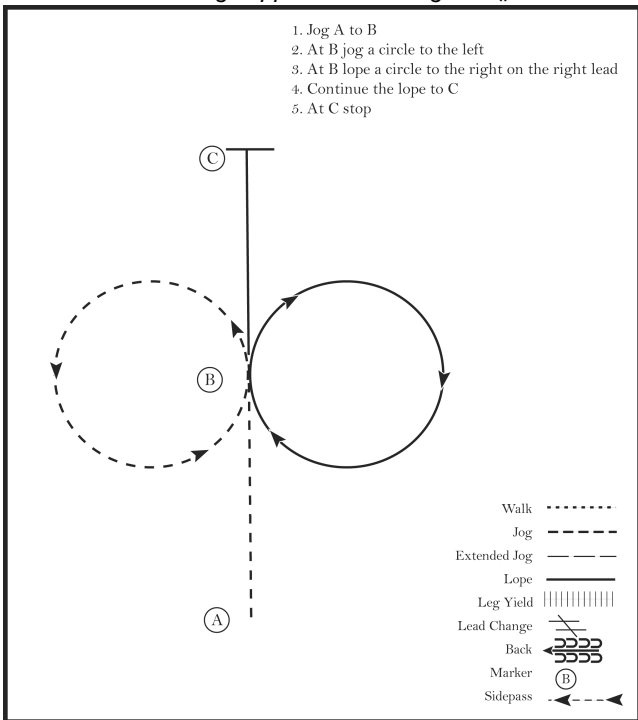

Western Horsemanship Green AA

Green valfri galopp eller trav enligt mÅ†nster