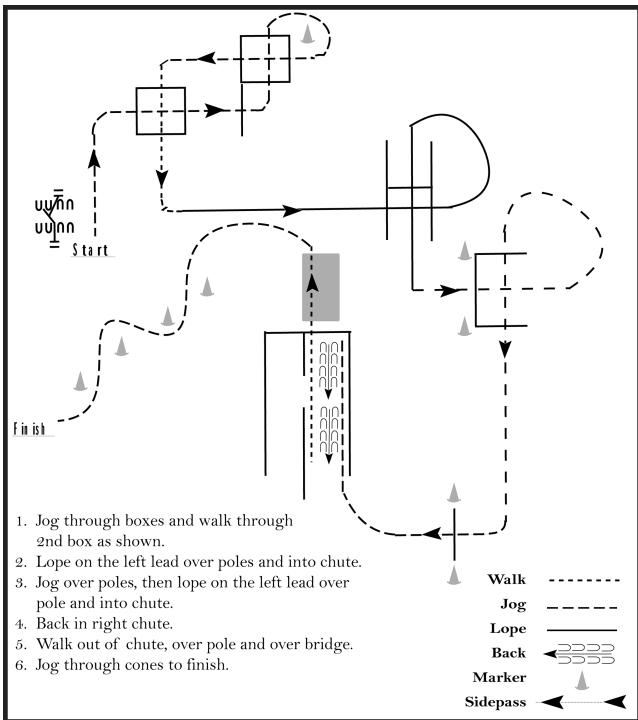

Youth

Trail Open AA

Open

Pattern Provided by:

WRG

WRG Klubbävling

Judges Sheets

Show Date: August 20, 2011