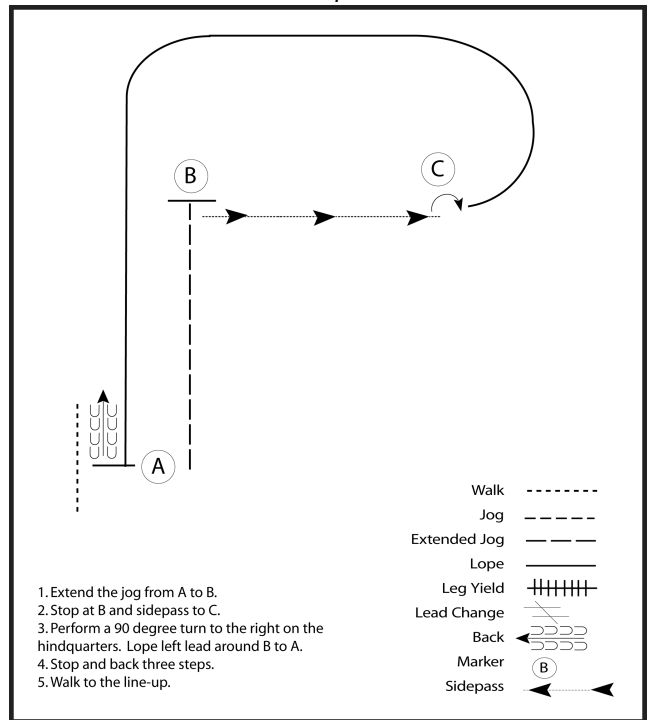

Pattern Provided by:

WRG

www.HorseShowPatterns.com

www.HorseShowPatterns.com

WRG Klubbävling

Judges Sheets

Show Date: August 20, 2011

Ranch Trail Open AA Open