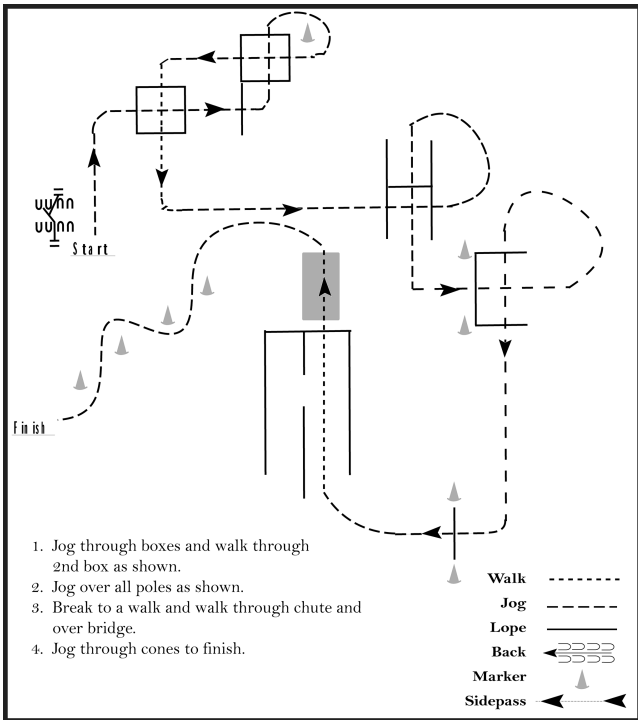

WRG Klubbävling

Judges Sheets

Show Date: August 20, 2011

Trail Blueberry AA

Walk & Trot