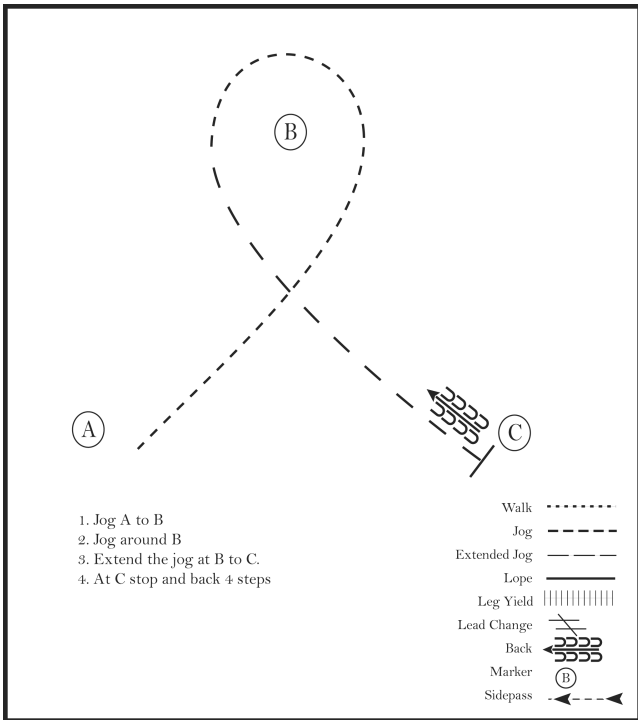

WRG Klubbävling

Judges Sheets

Show Date: August 20, 2011

Western Horsemanship Blueberry AA

Walk & Trot