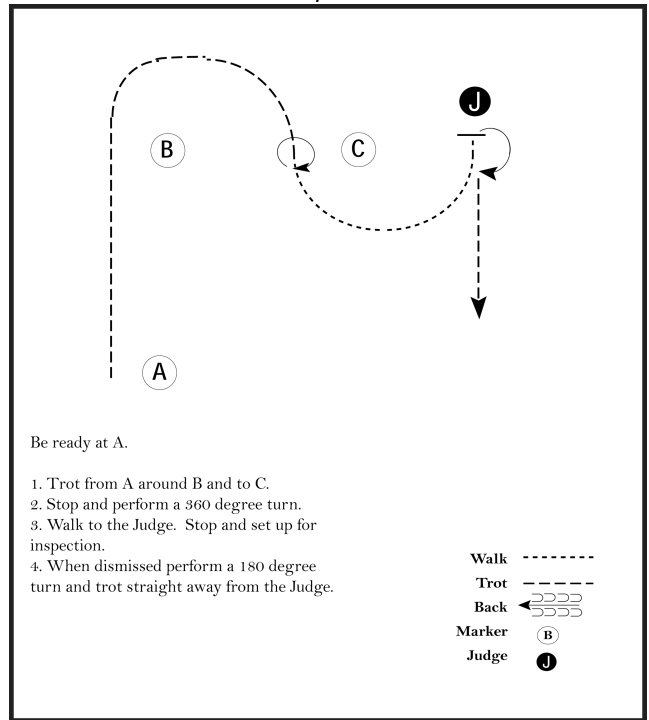

Showmanship at Halter Open AA

w w w . H o r s e S h o w P a t t e r n s . c o m

w w w . H o r s e S h o w P a t t e r n s . c o m

Pattern Provided by:

WRG