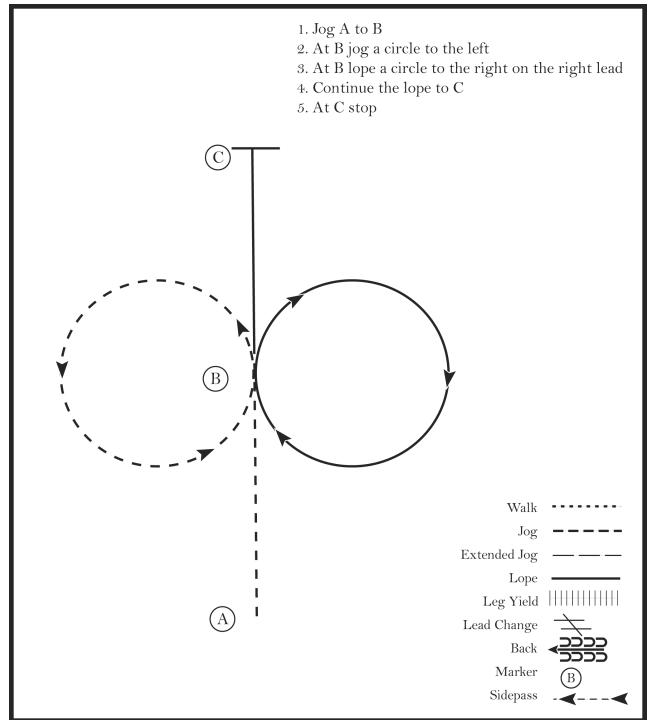

Western Horsemanship Youth AA

Youth AA