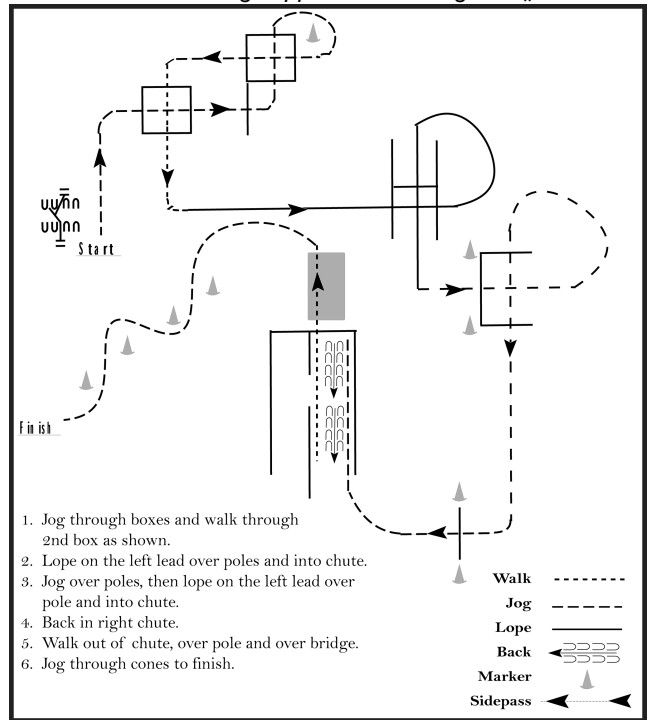

Trail Green AA

Green valfri galopp eller trav enligt mÅttnster